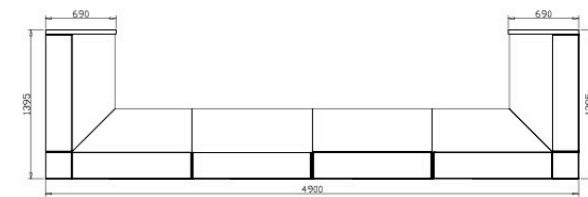

KENT-MARBLE

CODE:	GOP-KENT (patent product)
DESCRIPTION:	Then Kent reception counter is professional and functional. Based on marble looking square lines, its modular components can be arranged to suit numerous configurations. Finished in dark grey marble texture melamine panels with polished gold colour trim lines, hob top and kick plate in light grey marble texture melamine. Desktop is complete in white melamine board.
SIZE:	Various

KENT-MARBLE

KENT