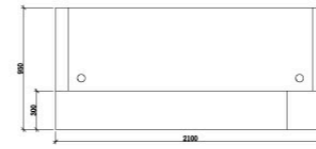

CALVIN

CODE:	GOP-CALVIN (patent product)
DESCRIPTION:	Stylish contemporary design with quality materials and fittings. Counter body in 2-pack metallic grey with feature matt white panel and aluminium trim. Matt teak or white desktop, jade white stone hob and stainless steel kick plate.
SIZE:	2100mm Wide x 950mm Deep x 1150mm High 2500mm Wide x 950mm Deep x 1150mm High 3200mm Wide x 950mm Deep x 1150mm High

2100 Wide