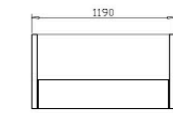

MODEL A

MODEL B