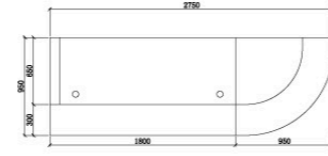

EXECUTIVE

J-SHAPE LHS 2750 Wide