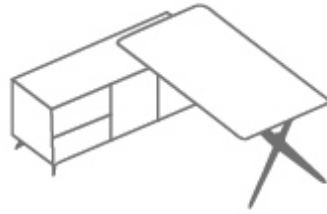

FORZA

DESK WITH RETURN