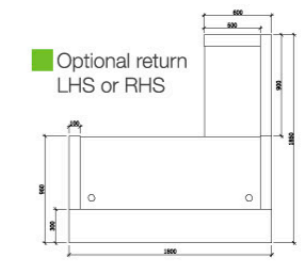

Optional return LHS or RHS