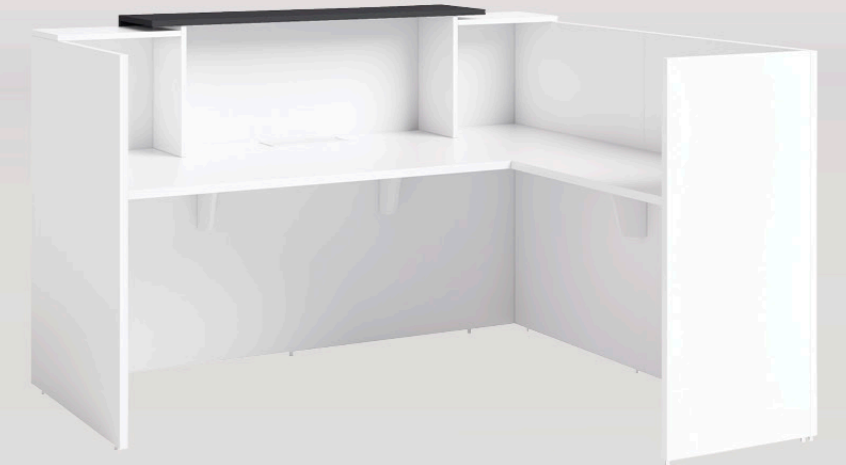

SORRENTO

CODE:	GOP-QT-603CW
DESCRIPTION:	Counter Body-finished in gloss white melamine front panel and side panels. Desk Top-matt white melamine. Hob Top-matt melamine featured hob in charcoal .
SIZE:	1500mm Wide x 850mm Deep x 1150mm High 1800mm Wide x 850mm Deep x 1150mm High 2100mm Wide x 850mm Deep x 1150mm High

CODE:	GOP-QT-603RWH
DESCRIPTION:	Counter Body-finished in gloss white melamine front panel and side panels. Desk Top-matt white melamine.
SIZE:	900mm Wide x 600mm Deep x 1150mm High