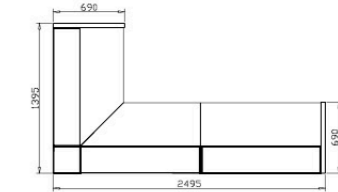

MODEL E (LHS or RHS)