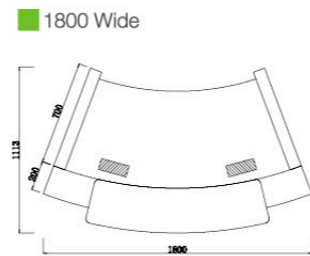

CODE:	GOP-CONSERVATORY (patent product)
DESCRIPTION:	Executive style designed to impress. Counter body in high gloss white 2-pack with feature gloss walnut panel and aluminium strips. Curved design adds elegance and flair. Matt walnut desktop jade white stone hob and stainless steel kick plate.
SIZE:	1800mm Wide x 1145mm Deep x 1150mm High 2200mm Wide x 1145mm Deep x 1150mm High

CONSERVATORY