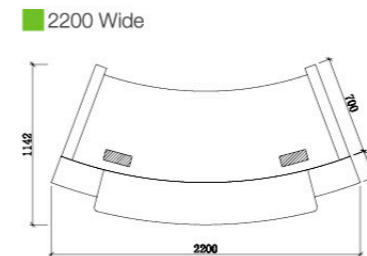

1800 Wide

CHARM

CHARM RECEPTION COUNTER WITH BUILT-IN LED LIGHT

CONSERVATORY

CODE:	GOP-CONSERVATORY (patent product)
DESCRIPTION:	Executive style designed to impress. Counter body in high gloss white 2-pack with feature gloss walnut panel and aluminium strips. Curved design adds elegance and flair. Matt walnut desktop jade white stone hob and stainless steel kick plate.
SIZE:	1800mm Wide x 1145mm Deep x 1150mm High 2200mm Wide x 1145mm Deep x 1150mm High