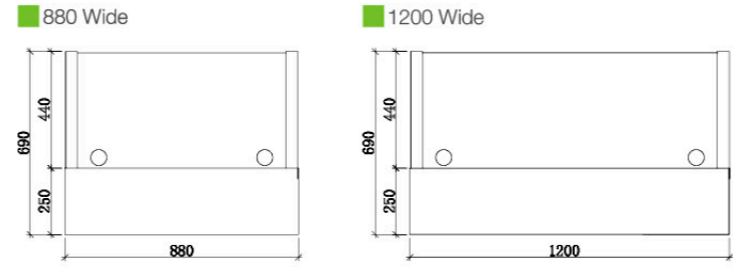

RECEPTIONIST

Metallic grey 2-pack with teak desktop and draws