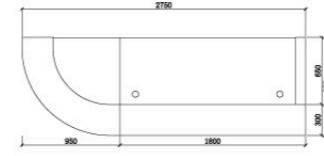

EXECUTIVE

EXECUTIVE

J-SHAPE LHS 2750 Wide

J-SHAPE RHS 2750 Wide

C-SHAPE 3700 wide

Executive C-Shape

Teak or white desktop

Jade white stone hob