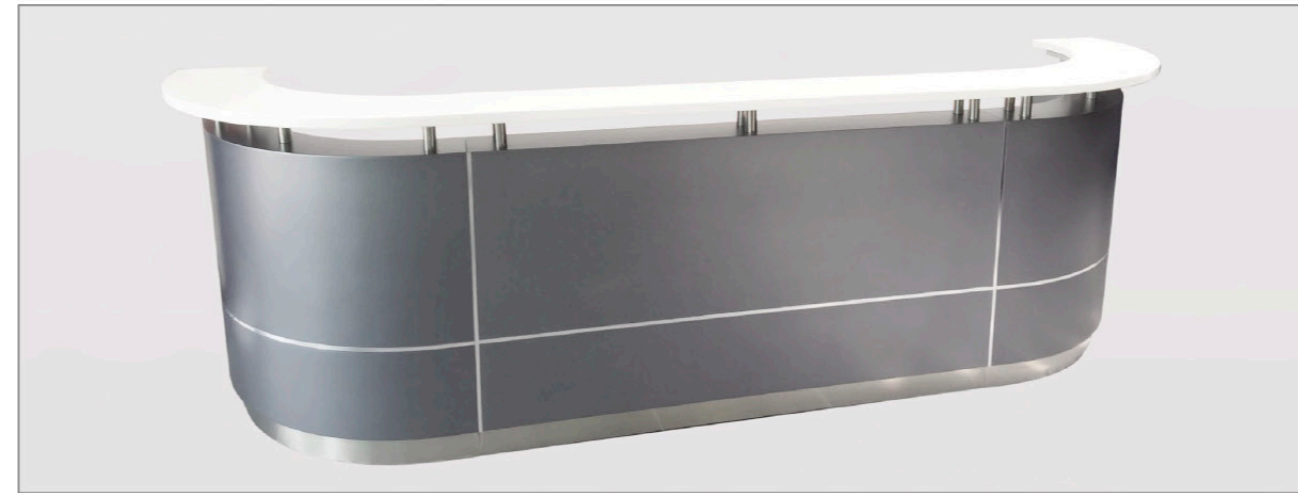

EXECUTIVE

EXECUTIVE

J-SHAPE LHS 2750 Wide

J-SHAPE RHS 2750 Wide

C-SHAPE 3700 wide

Executive C-Shape

Teak or white desktop

Jade white stone hob