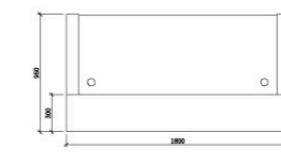

HUGO

WHITE

CODE:	GOP-HUGO-WH (patent product)
DESCRIPTION:	Clean modern lines with style and functionality. Quality materials and fittings. Counter body in high gloss white 2-pack finish with feature aluminium strips. Matt white desktop, jade white stone hob and stainless steel kick plate.
SIZE:	1500mm Wide x 950mm Deep x 1150mm High 1800mm Wide x 950mm Deep x 1150mm High 2200mm Wide x 950mm Deep x 1150mm High

1800 Wide

HUGO

WHITE

STORM **RUSSO**
CONCEPT • COLLABORATION • COMPLETION