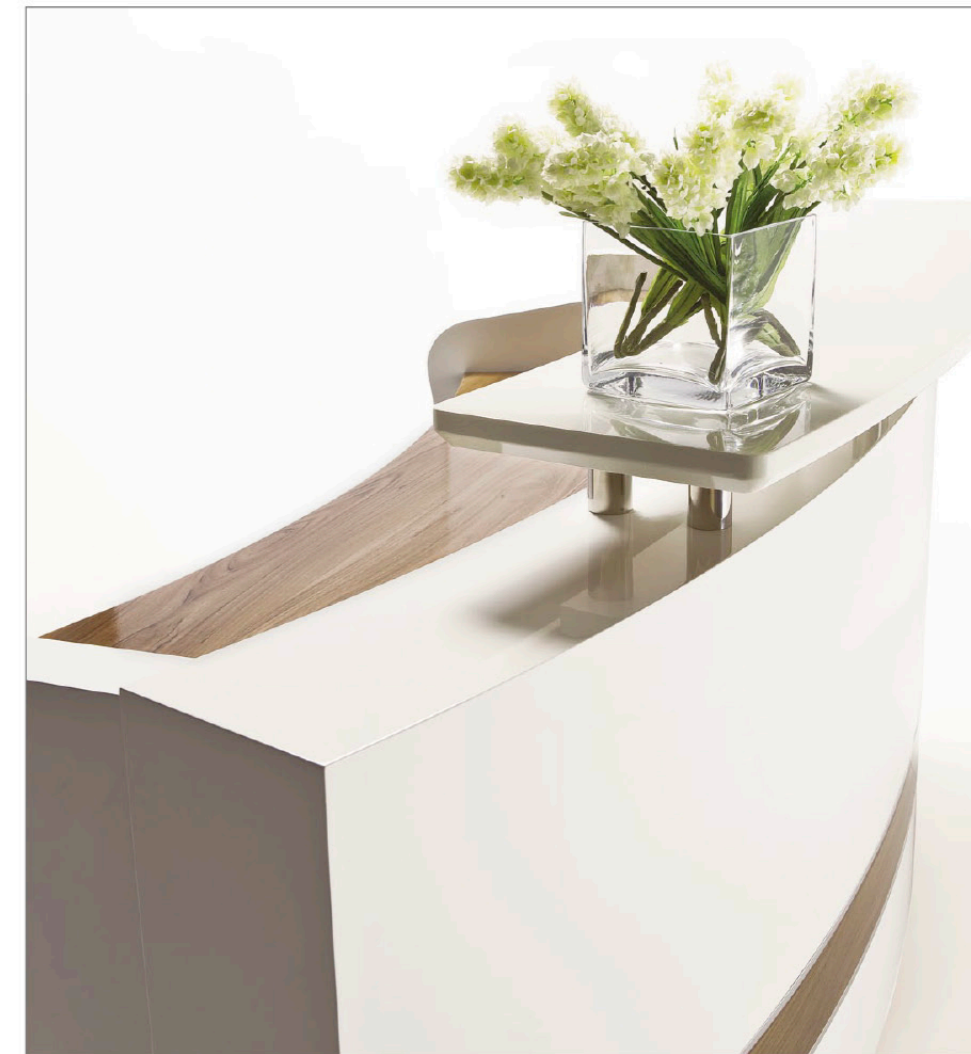

CONSERVATORY

CODE:	GOP-CONSERVATORY (patent product)
DESCRIPTION:	Executive style designed to impress. Counter body in high gloss white 2-pack with feature gloss walnut panel and aluminium strips. Curved design adds elegance and flair. Matt walnut desktop jade white stone hob and stainless steel kick plate.
SIZE:	1800mm Wide x 1145mm Deep x 1150mm High 2200mm Wide x 1145mm Deep x 1150mm High

CONSERVATORY

Jade white stone hob