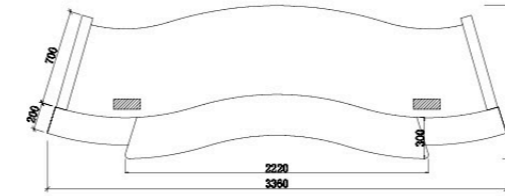

MARTINIQUE

W3360 x D1120 x H1150

Matt walnut desktop