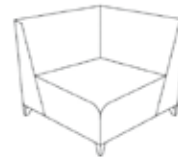

Code GOPSF30-3
780*780*760*460