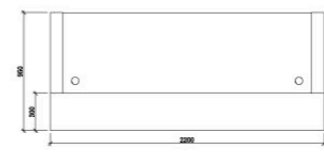

HUGO

GREY

CODE:	GOP-HUGO-GY (patent product)
DESCRIPTION:	Clean modern lines with style and functionality. Quality materials and fittings. Counter body in 2-pack metallic grey with feature aluminium strips. Matt teak or white desktop, jade white stone hob and stainless steel kick plate.
SIZE:	1800mm Wide x 950mm Deep x 1150mm High 2200mm Wide x 950mm Deep x 1150mm High

2200 Wide

HUGO

GREY

STORM **RUSSO**
CONCEPT • COLLABORATION • COMPLETION