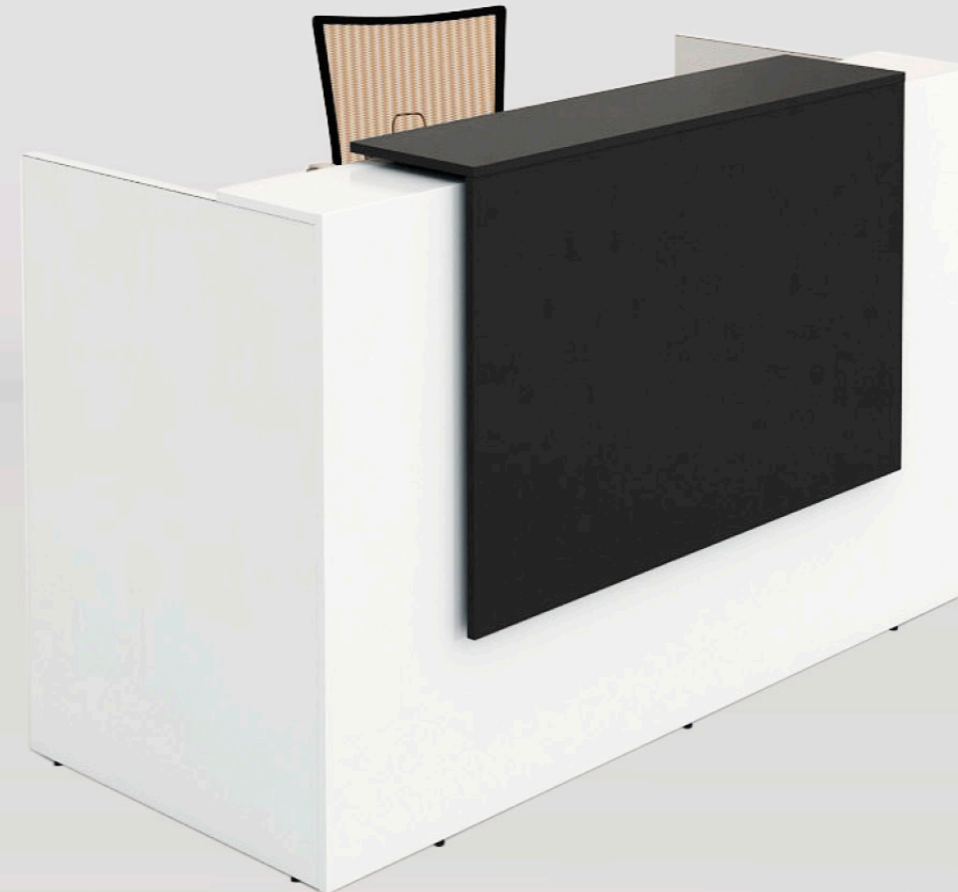

SORRENTO

CODE:	GOP-QT-603CW
DESCRIPTION:	Counter Body-finished in gloss white melamine front panel and side panels. Desk Top-matt white melamine. Hob Top-matt melamine featured hob in charcoal .
SIZE:	1500mm Wide x 850mm Deep x 1150mm High 1800mm Wide x 850mm Deep x 1150mm High 2100mm Wide x 850mm Deep x 1150mm High

CODE:	GOP-QT-603RWH
DESCRIPTION:	Counter Body-finished in gloss white melamine front panel and side panels. Desk Top-matt white melamine.
SIZE:	900mm Wide x 600mm Deep x 1150mm High