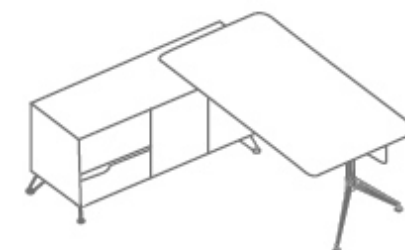

STORM **RUSSO**

CONCEPT • COLLABORATION • COMPLETION