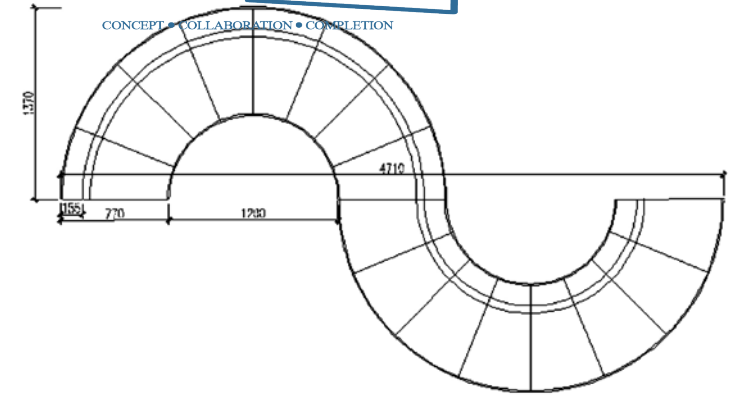

STORM **RUSSO**

Training environments are more engaging due to "Simple" design.