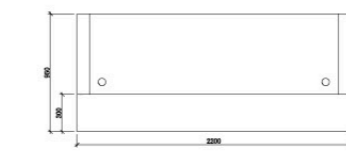

HUGO

WHITE

CODE:	GOP-HUGO-WH (patent product)
DESCRIPTION:	Clean modern lines with style and functionality. Quality materials and fittings. Counter body in high gloss white 2-pack finish with feature aluminium strips. Matt white desktop, jade white stone hob and stainless steel kick plate.
SIZE:	1500mm Wide x 950mm Deep x 1150mm High 1800mm Wide x 950mm Deep x 1150mm High 2200mm Wide x 950mm Deep x 1150mm High

2200 Wide

HUGO

WHITE

STORM **RUSSO**
CONCEPT • COLLABORATION • COMPLETION