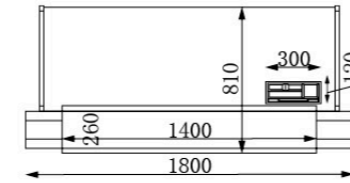

CHARM

RECEPTION COUNTER WITH BUILT-IN LED LIGHT

CODE:	GOPY-CHARM-18WH
DESCRIPTION:	Modern and aesthetic. Appealing any digital environment as well as retailers in the high-tech. Counter body with 2 pack matt finish. Features a single line of LED light across the front panel, as well as distinctive LED lights on parallel sides. 3 colour variations of hob top – white, yellow and black. Front panel displays unique features including smooth curved edging. Fine details of the sides of the front panel presents inward curved edges, adding a beautiful note to the design of the counter.
SIZE:	1800mm Wide x 850mm Deep x 1150mm High

1800 Wide

CHARM