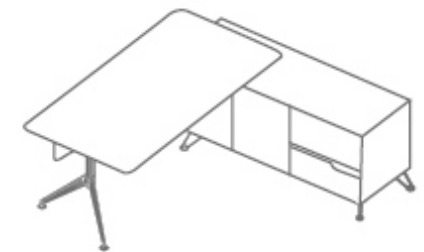

NOVARA

DESK WITH RETURN

CODE:	GOPS-EDN19L / 21L / 23L LHS
MATERIAL:	Timber Veneer
SIZE:	W 1950 / 2150 / 2350 D 1850 H 750

STORM **RUSSO**

CONCEPT • COLLABORATION • COMPLETION

NOVARA

DESK WITH RETURN

CODE:	GOPS-EDN19R / 21R / 23R RHS
MATERIAL:	Timber Veneer
SIZE:	W 1950 / 2150 / 2350 D 1850 H 750