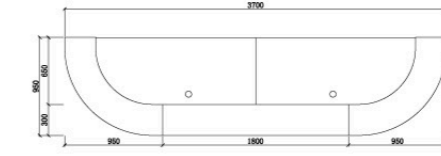

EXECUTIVE

EXECUTIVE

J-SHAPE LHS 2750 Wide

J-SHAPE RHS 2750 Wide

C-SHAPE 3700 wide

Executive C-Shape

Teak or white desktop

Jade white stone hob