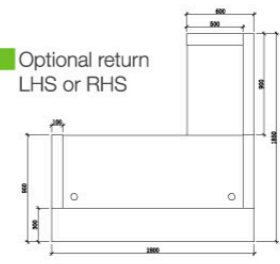

Optional return LHS or RHS