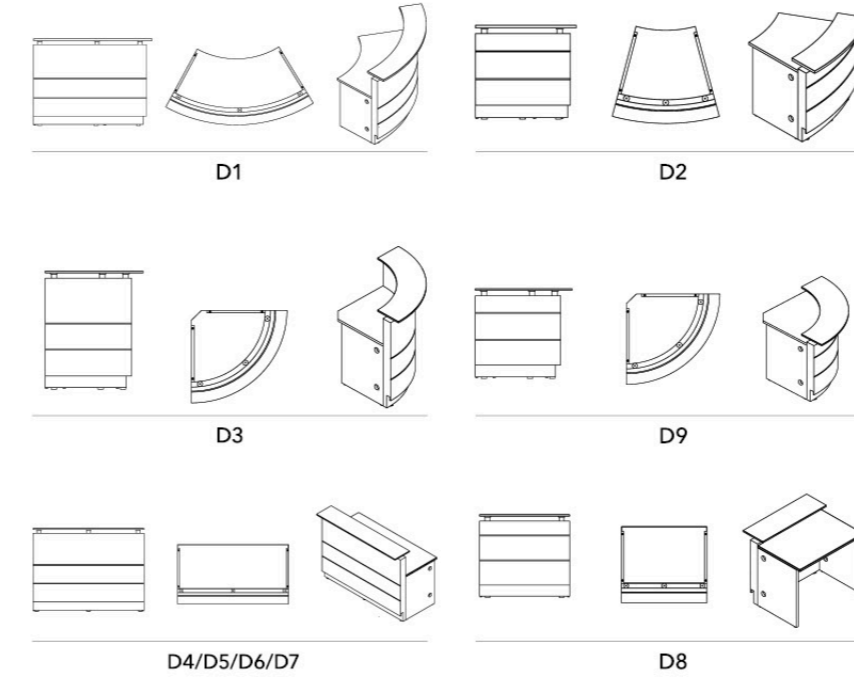

POLARIS

CODE:	GOPF-POLARIS D1WH GOPF-POLARIS D2WH	Curved
SIZE:	D1: 1800mm Wide x 805mm Deep x 1120mm High D2: 920mm Wide x 805mm Deep x 835mm High	

CODE:	GOPF-POLARIS D3WH GOPF-POLARIS D9WH	1/4 Circle(Corner)
SIZE:	D3: 900mm Wide x 805mm Deep x 1120mm High D9: 900mm Wide x 805mm Deep x 835mm High	