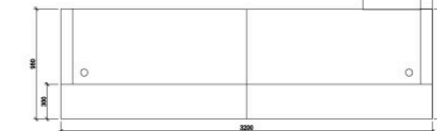

Optional return
LHS or RHS