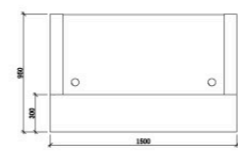

HUGO

WHITE

CODE:	GOP-HUGO-WH (patent product)
DESCRIPTION:	Clean modern lines with style and functionality. Quality materials and fittings. Counter body in high gloss white 2-pack finish with feature aluminium strips. Matt white desktop, jade white stone hob and stainless steel kick plate.
SIZE:	1500mm Wide x 950mm Deep x 1150mm High 1800mm Wide x 950mm Deep x 1150mm High 2200mm Wide x 950mm Deep x 1150mm High

1500 Wide