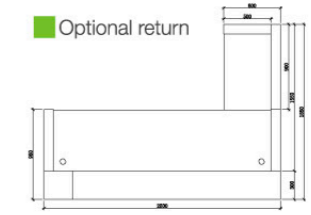

Optional return