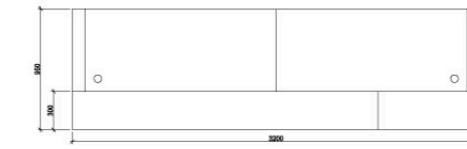

3200 Wide

Optional return