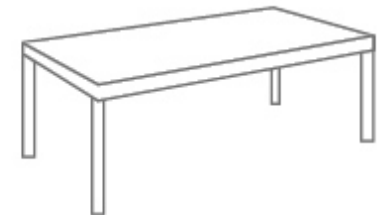

STORM **RUSSO**

CONCEPT • COLLABORATION • COMPLETION

FORZA

COFFEE TABLE
SQUARE OR RECTANGLE

CODE:	GOPJ-CT06GLS / CT12GLS
MATERIAL:	Black / White Toughened Glass
SIZE:	W 600 / 1200 D 600 H 450

STORM **RUSSO**