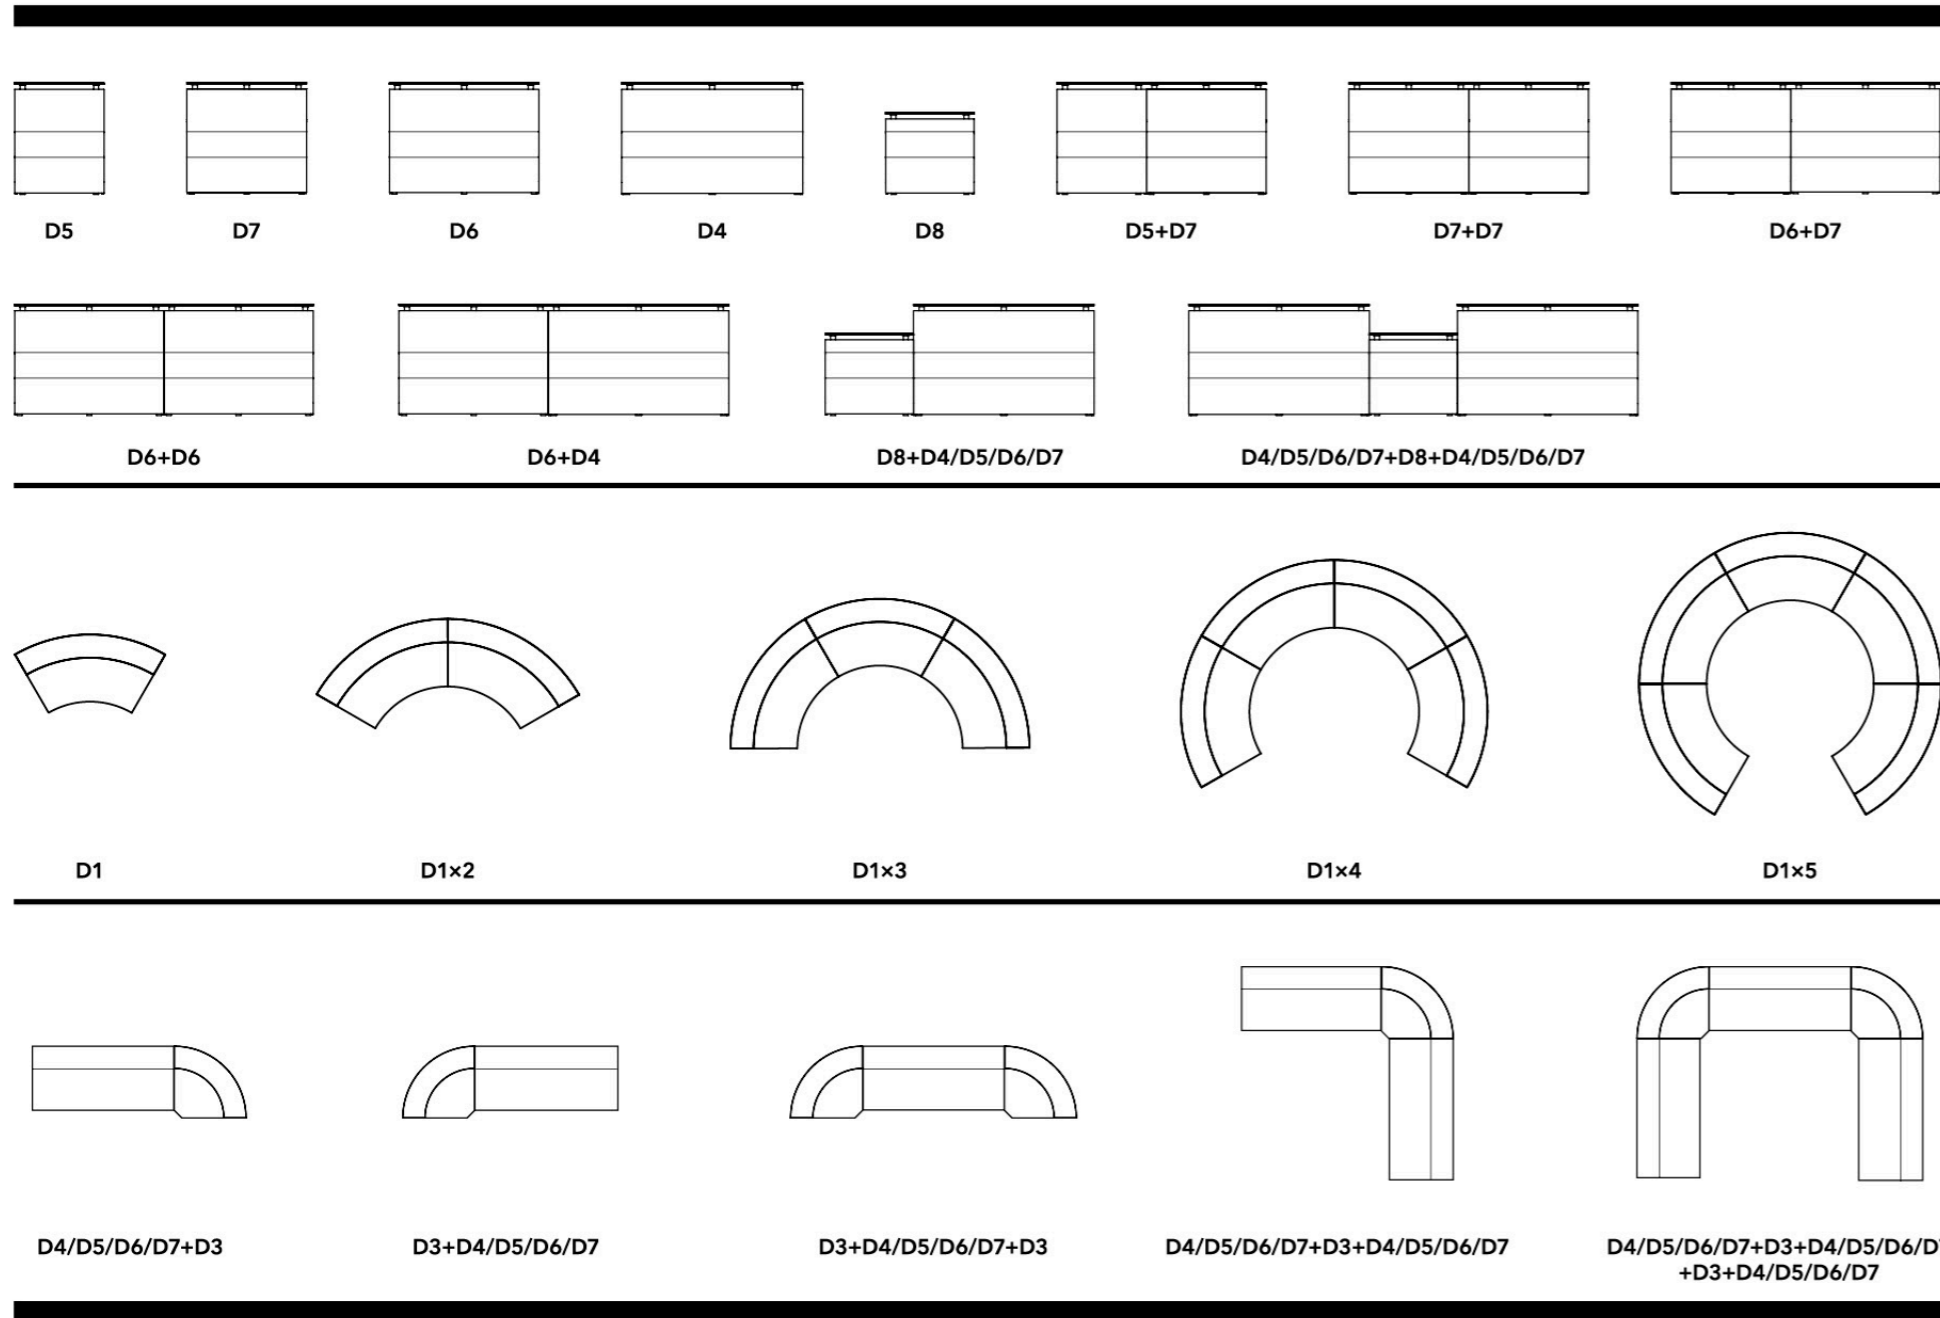

ASTON

CODE:	GOP-ASTON (patent product)
DESCRIPTION:	Sophisticated and versatile with ample storage space. Front panel in high gloss white with a lockable side storage units in Regal walnut. Hob in jade white stone, desktop in high gloss white 2-pack and stainless steel kick plate.
SIZE:	3100mm Wide x 810mm Deep x 1150mm High