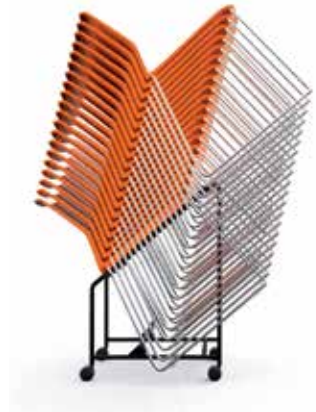

Colour Black (Stock) / White / Lime / Orange (Non-Stock)

Warranty 3 Years

Colour chart for seat and back pads