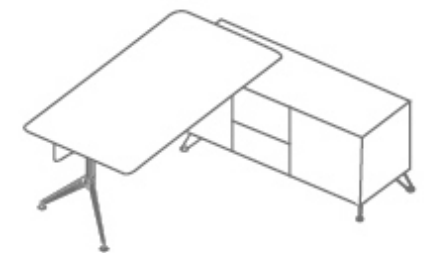

STORM **RUSSO**

CONCEPT • COLLABORATION • COMPLETION