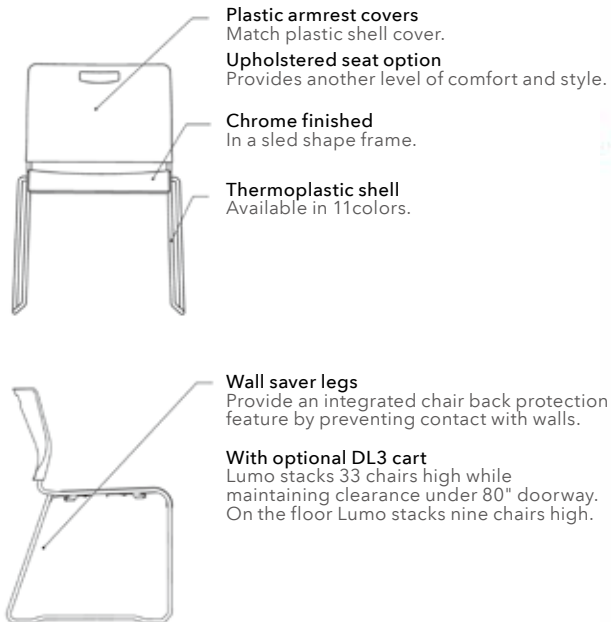

LUMO

Code GOPH-M07

STORM **RUSSO**

CONCEPT • COLLABORATION • COMPLETION

Code GOPH-M07