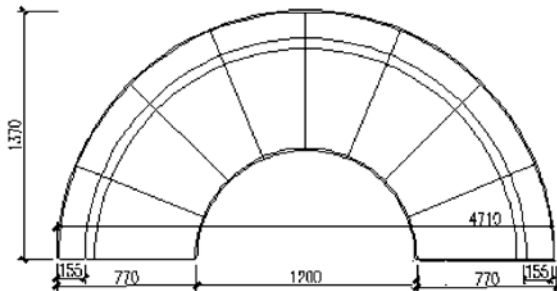

Angular position

Square Stool

Round Stool

Single seat

STORM **RUSSO**

Training environments are more engaging due to "Simple" design.

Colour stimulates the senses and is pleasing to the eye. "Simple" furniture invites you to be a part of the setting, creating a friendly and comfortable public space.