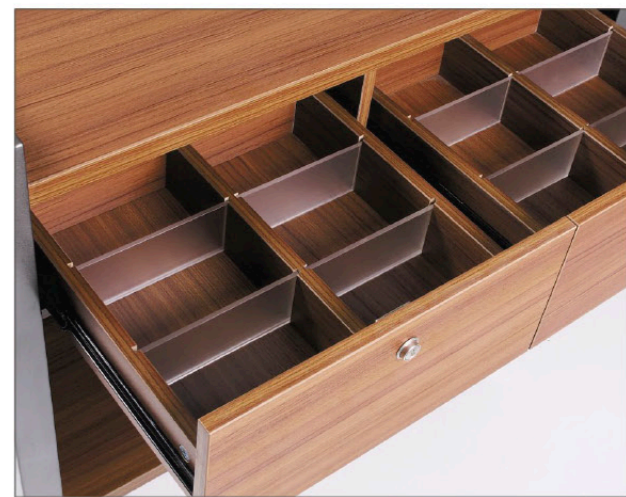

RECEPTIONIST Grey

RECEPTIONIST White

RECEPTIONIST

Metallic grey 2-pack with teak desktop and draws

Metallic grey 2-pack with feature aluminium trim

Two lockable accessory draws

High gloss white 2-pack with matt white desktop and draws