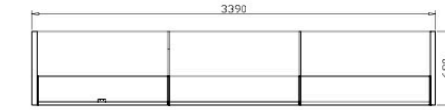

MODEL D (LHS or RHS)