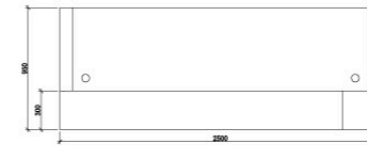

CALVIN

CODE:	GOP-CALVIN (patent product)
DESCRIPTION:	Stylish contemporary design with quality materials and fittings. Counter body in 2-pack metallic grey with feature matt white panel and aluminium trim. Matt teak or white desktop, jade white stone hob and stainless steel kick plate.
SIZE:	2100mm Wide x 950mm Deep x 1150mm High 2500mm Wide x 950mm Deep x 1150mm High 3200mm Wide x 950mm Deep x 1150mm High

2500 Wide

CALVIN

STORM **RUSSO**
CONCEPT • COLLABORATION • COMPLETION