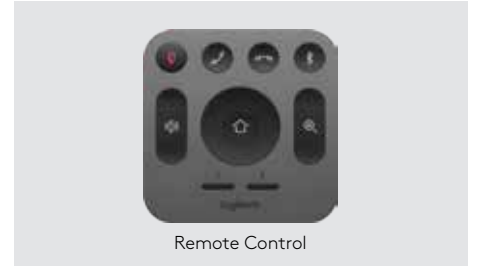

BlueJeans

lifesize.

zoom

broadsoft

Logitech MeetUp

FEATURES & BENEFITS

Super-wide 120° field of view

Allows everyone in the room to be seen, even those close to the camera or seated at the edges of the room.

Ultra HD 4K image sensor

Supports multiple resolutions, including 4K (Ultra HD)¹ 1080p (Full HD) and 720p (HD) to best support the quality offered by your application and monitor.

Razor-sharp optics

Advanced Logitech lens technology delivers remarkable video quality with superb resolution, speed, fluidity, color balance, and detail.