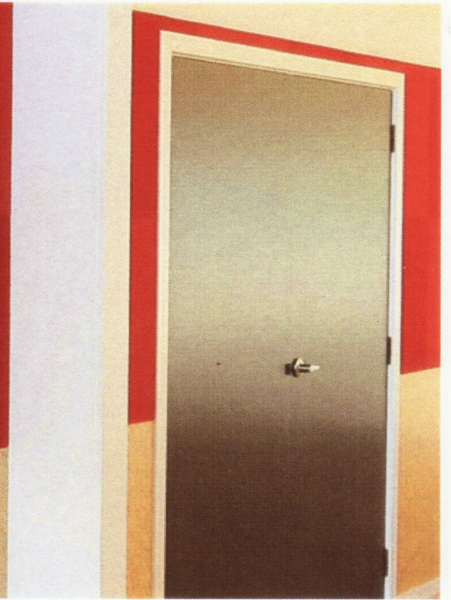

VISIONCHART

STORMRUSSO

CONCEPT • COLLABORATION • COMPLETION

40 colours to choose from

## ACOUSTIC PINNABLE PEEL 'N' STICK TILES

The innovative Autex® adhesive backed tiles provide a colourful and practical solution to drab and boring walls, offering you complete design choice whether you're wanting a pinboard or a complete acoustic wall solution. Classrooms, libraries, staff rooms, administration blocks, halls and entrance ways. Use anywhere you need a surface that can reduce reverberated noise and act as a pin board.

- Pinboard, velcro hook and loop ready.
- Tile: 600 x 600mm, total pack 6 tiles coverage: 2.16m<sup>2</sup>
- Acoustic Rating NRC 0.40
- Choose from 40 colours (made to order lead times apply)

Contact: [reno@stormrusso.com.au](mailto:reno@stormrusso.com.au) 0414 945 576